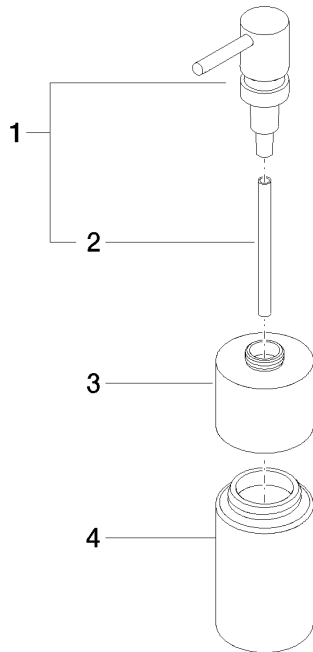

**Dispenser free-standing model - Chrome**

ELIO

84 435 970

- bottle made of crystal glass, matt
- width 60mm
- height 200 mm
- 250 ml bottle
- 59mm projection

Fits ELIO, ENO, MEM, META SQUARE, SYNC, TARA and TARA ULTRA

Fits: ELIO, MEM, TARA, ENO, SYNC, TARA ULTRA, META SQUARE

	Chrome	84 435 970-00
	Brushed Platinum	84 435 970-06
	Platinum	84 435 970-08
	Dark Chrome	84 435 970-19
	Brushed Durabrass (23kt Gold)	84 435 970-28
	Matte Black	84 435 970-33
	Brushed Champagne (22kt Gold)	84 435 970-46
	Champagne (22kt Gold)	84 435 970-47
	Brushed Chrome	84 435 970-93
	Brushed Dark Platinum	84 435 970-99

84 435 970

mm [inches]

84 435 970

Parts for other finishes can be found here: Brushed Platinum

### Spare parts list

No.	Item Number	Name	Quantity used	Delivery time
1	90 10 10 535 00-00	dispenser	1	10
2	08 10 10 499 90	Immersion tube for lotion dispenser Ø 8 x 1 x 100 mm -	1	2
3	90 10 10 524 00-00	base	1	10
4	90 90 04 001 00 82	glass	1	2